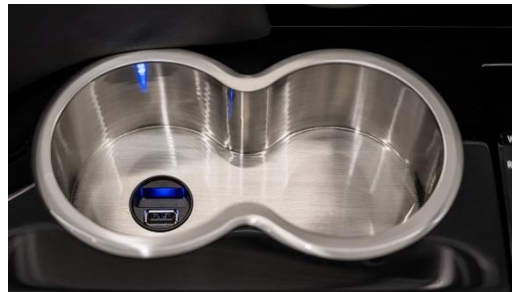

# Embraer Legacy 600 (EMB-135BJ)

Integration von Tablet Haltern incl. USB charger

IPAD Holder+USB Charger  
USB Nano Charger

IPAD Holder+USB Charger  
USB Nano Charger

IPAD Holder+USB Charger  
USB Nano Charger